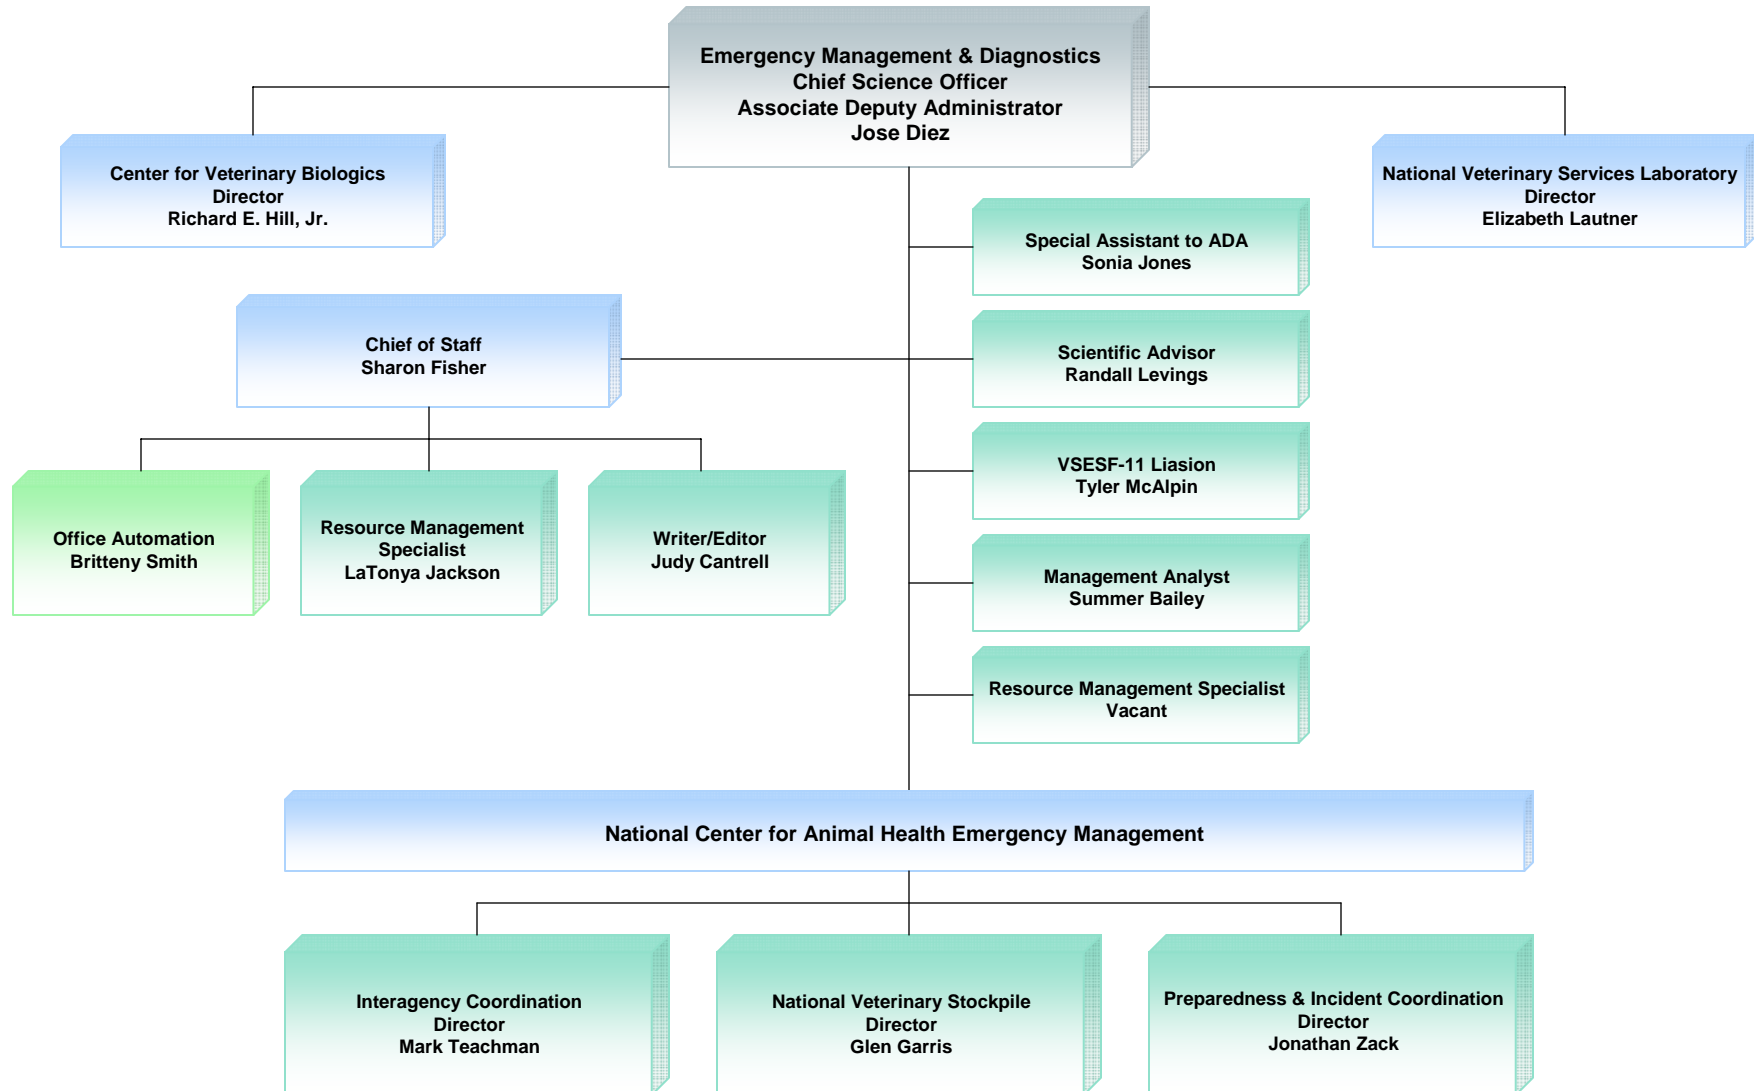

Emergency Management and Diagnostics

September 2, 2009

Office: (301) 734-8073
Fax: (301) 734-7817

National Center for Animal Health Emergency Management

September 2, 2009

Office: (301) 734-8073
Fax: (301) 734-7817