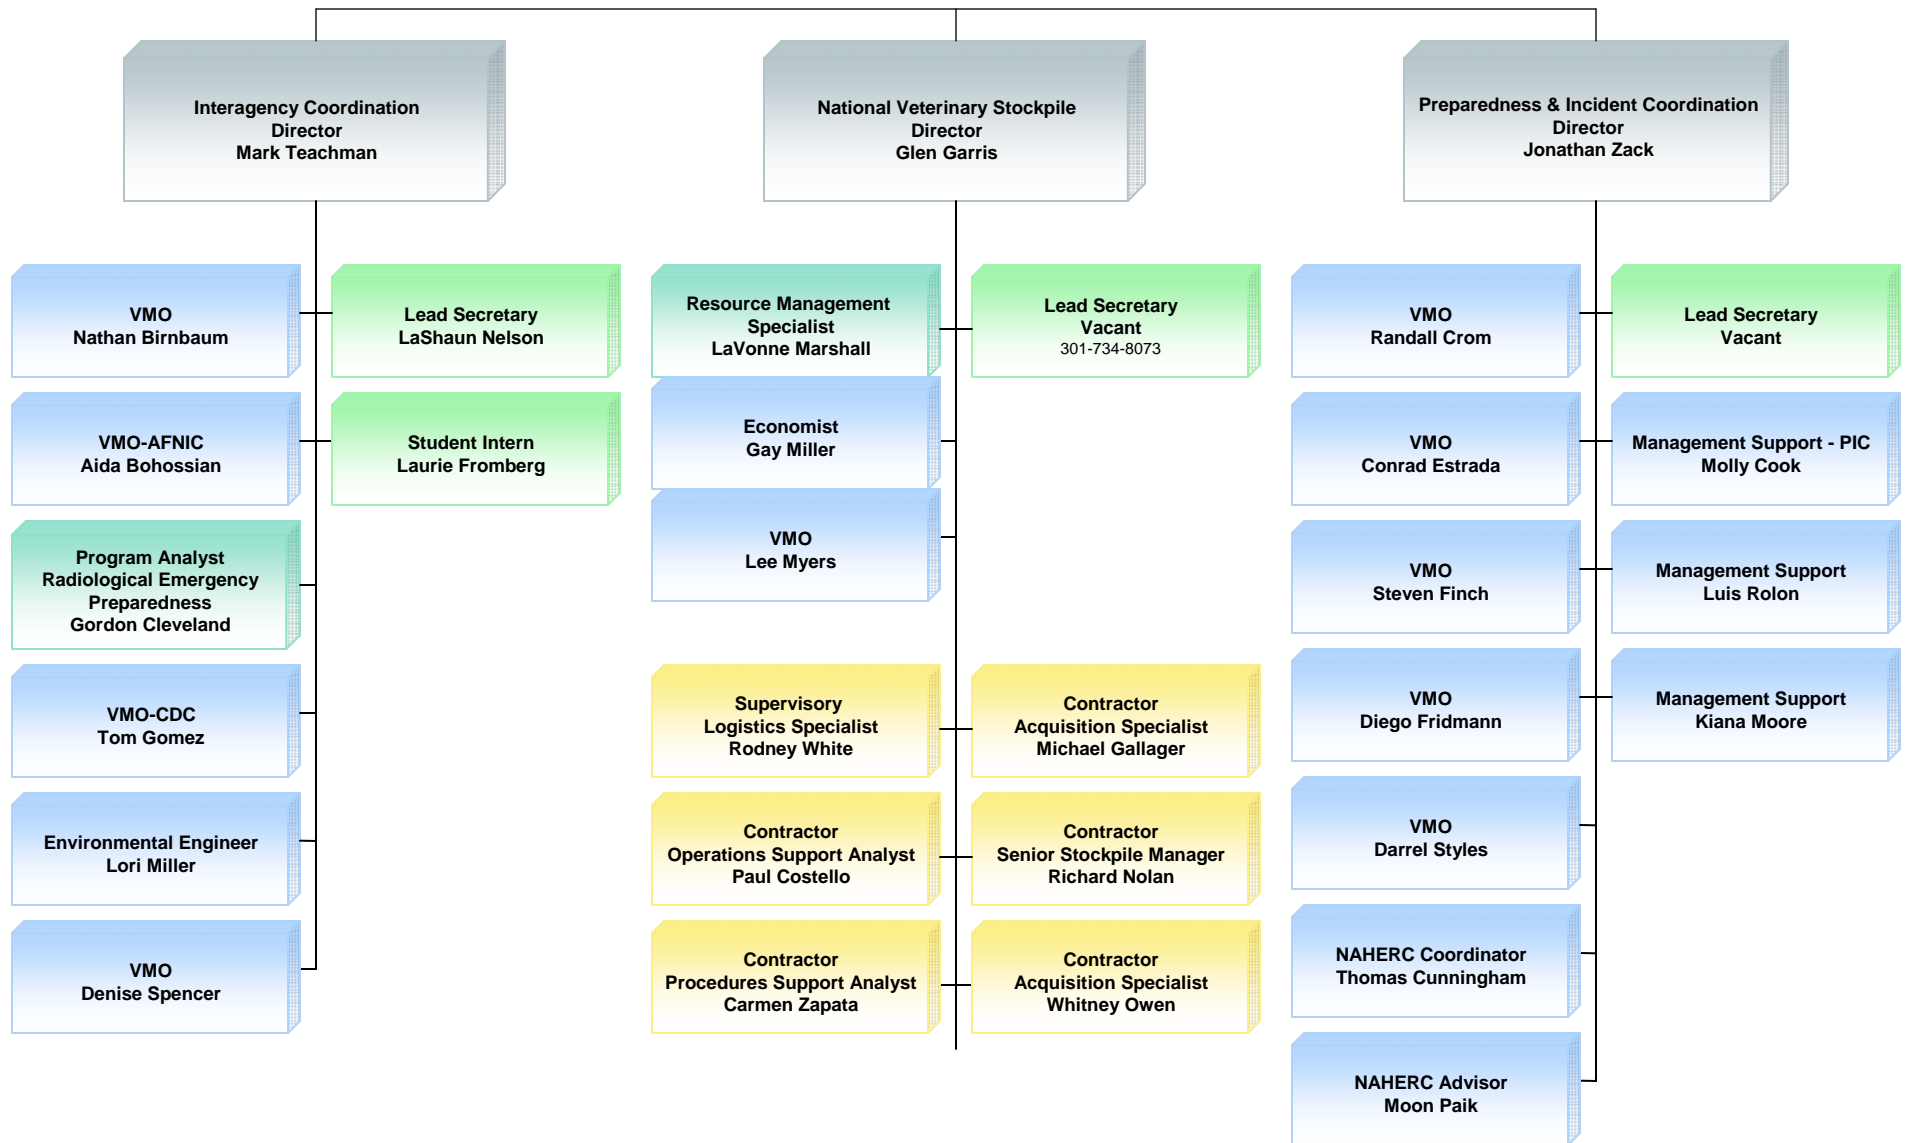

Emergency Management and Diagnostics

September 2, 2009

Office: (301) 734-8073
Fax: (301) 734-7817

National Center for Animal Health Emergency Management

September 2, 2009

Office: (301) 734-8073
Fax: (301) 734-7817